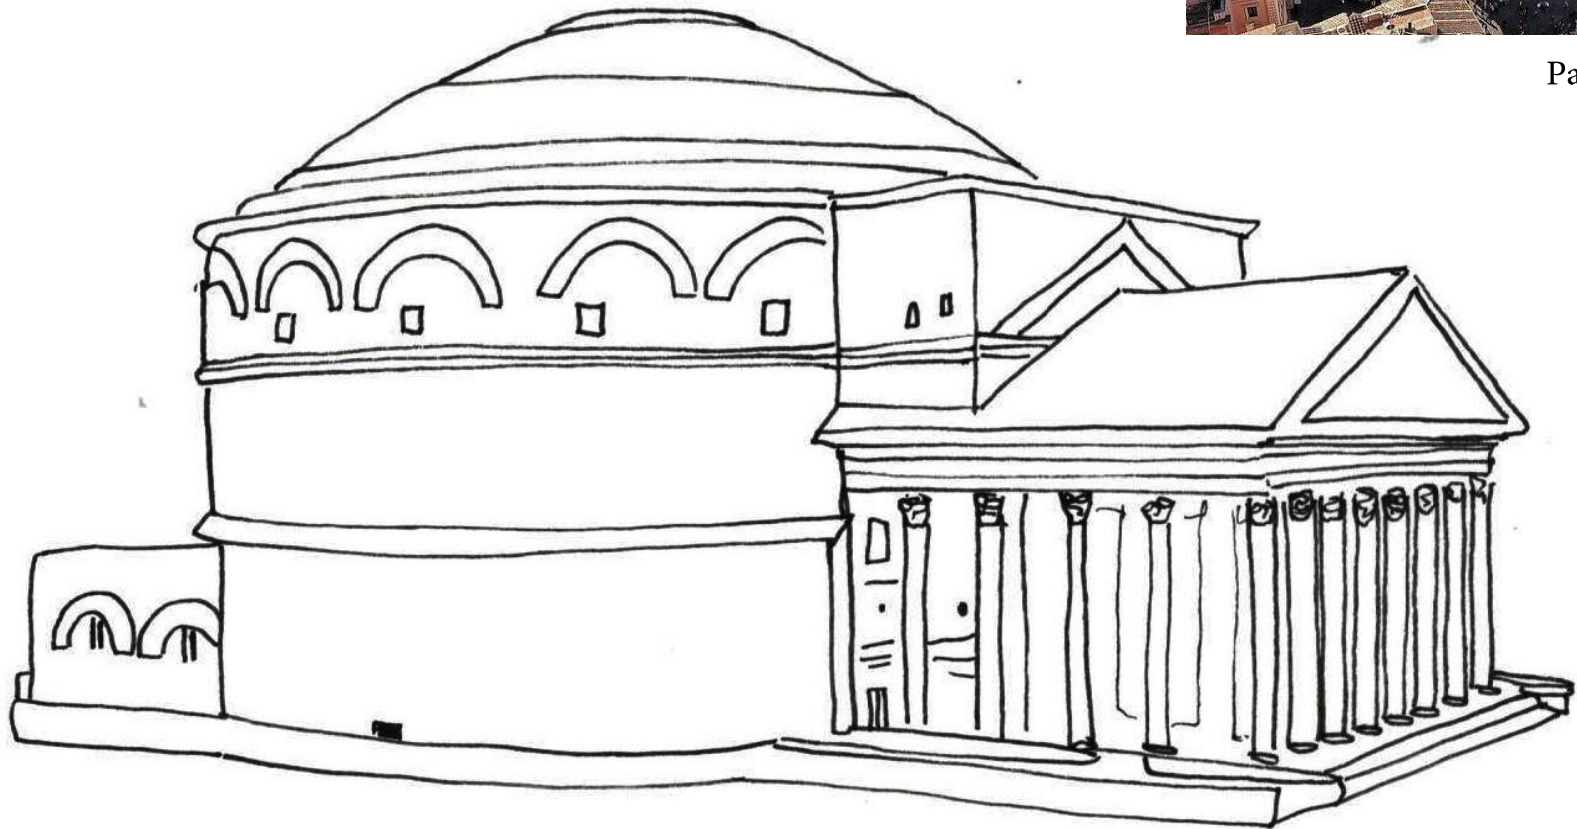


A decorative border of intricate black and white floral and scrollwork patterns surrounds the central text. The border is composed of repeating ornate motifs, including acanthus leaves, scrolls, and floral elements, creating a classic, elegant frame.

Grécka váza

ANTICKÝ RÍM

Rímske koloseum

Pantheón

BYZANCIA

Hagia Sofia

San Vital – justinián s manželkou Theodorou

románský sloh