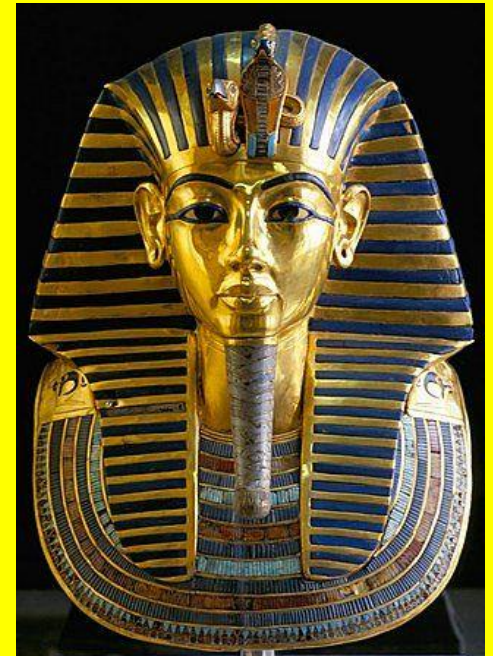


A decorative border of intricate black and white floral and scrollwork patterns surrounds the central text. The border is composed of repeating ornate motifs, including acanthus leaves, scrolls, and floral elements, creating a classic, elegant frame.

Egyptská nástenná mal'ba

Posmrtná maska Tutanchamóna

Sfinga

MEZOPOTAMIA

Velký zikurat

Sumerský bojovník

ANTICKÉ GRÉCKO

Grécky chrám s dórskymi stĺpmi